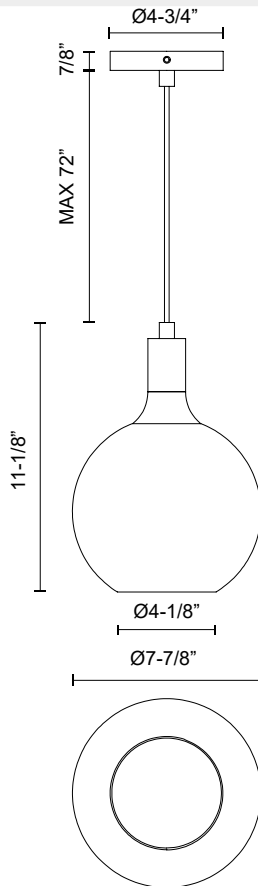

CASTILLA PD506108

FIXTURE DIMENSIONS	D7-7/8" x H11-1/8"
LAMP TYPE	E26
MAX WATTAGE	60W
BULB QTY	1
BULBS INCLUDED	No
VOLTAGE	120V
GLASS DETAILS	Clear Glass or Opal Glass
MATERIAL	Glass; Steel;
WIRE LENGTH	72"
MINIMUM HANG HEIGHT	14"
SLOPED CEILING ADAPTABLE	Yes
LOCATION	Dry
CANOPY DIMENSIONS	D4-3/4" x E7/8"
BRAND	Alora Mood

[D - Diameter, L - Length, W - Width, H - Height, E - Extension]

AVAILABLE FINISHES:

PD506108AGCL

Aged Gold/Clear Glass

PD506108MBOP

Matte Black/Opal Matte Glass

PD506108AGOP

Aged Gold/Opal Matte Glass

PD506108MBCL

Clear Glass/Matte Black

*For complete warranty terms, please visit: www.aloralighting.com/warranty